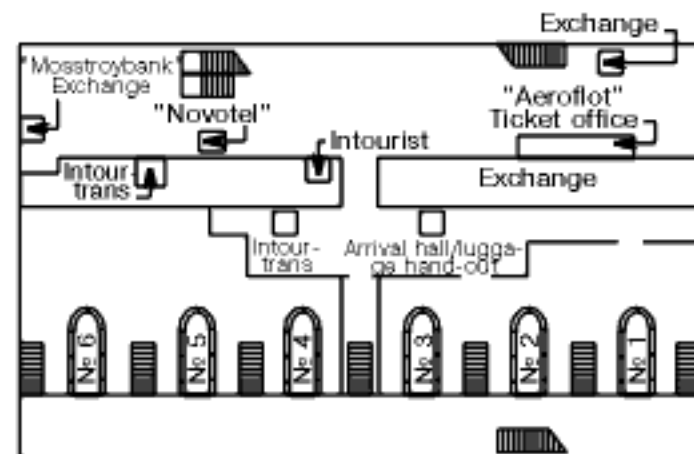

SHEREMETYEVO-1 AIRPORT • АЭРОПОРТ ШЕРЕМЕТЬЕВО-1

General view

Arrival hall (1 floor)

2 floor: "Prilyet" Cafe, "Intourtrans", Military commandant
Flight field

Departure hall (1 floor)

2 floor: Restaurant, "Transaero" Business hall, Departure entr. hall, Departure entr.

Flight field