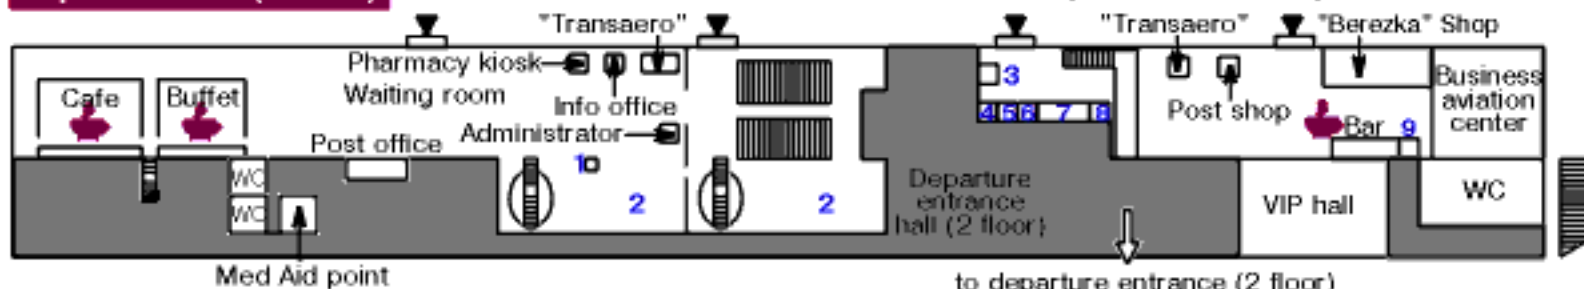

SHEREMETYEVO-1 AIRPORT • АЭРОПОРТ ШЕРЕМЕТЬЕВО-1

General view

Arrival hall (1 floor)

2 floor: "Prilyet" Cafe, "Intourtrans", Military commandant
Flight field

Departure hall (1 floor)

2 floor: Restaurant, "Transaero" Business hall, Departure entr. hall, Departure entr.

Flight field