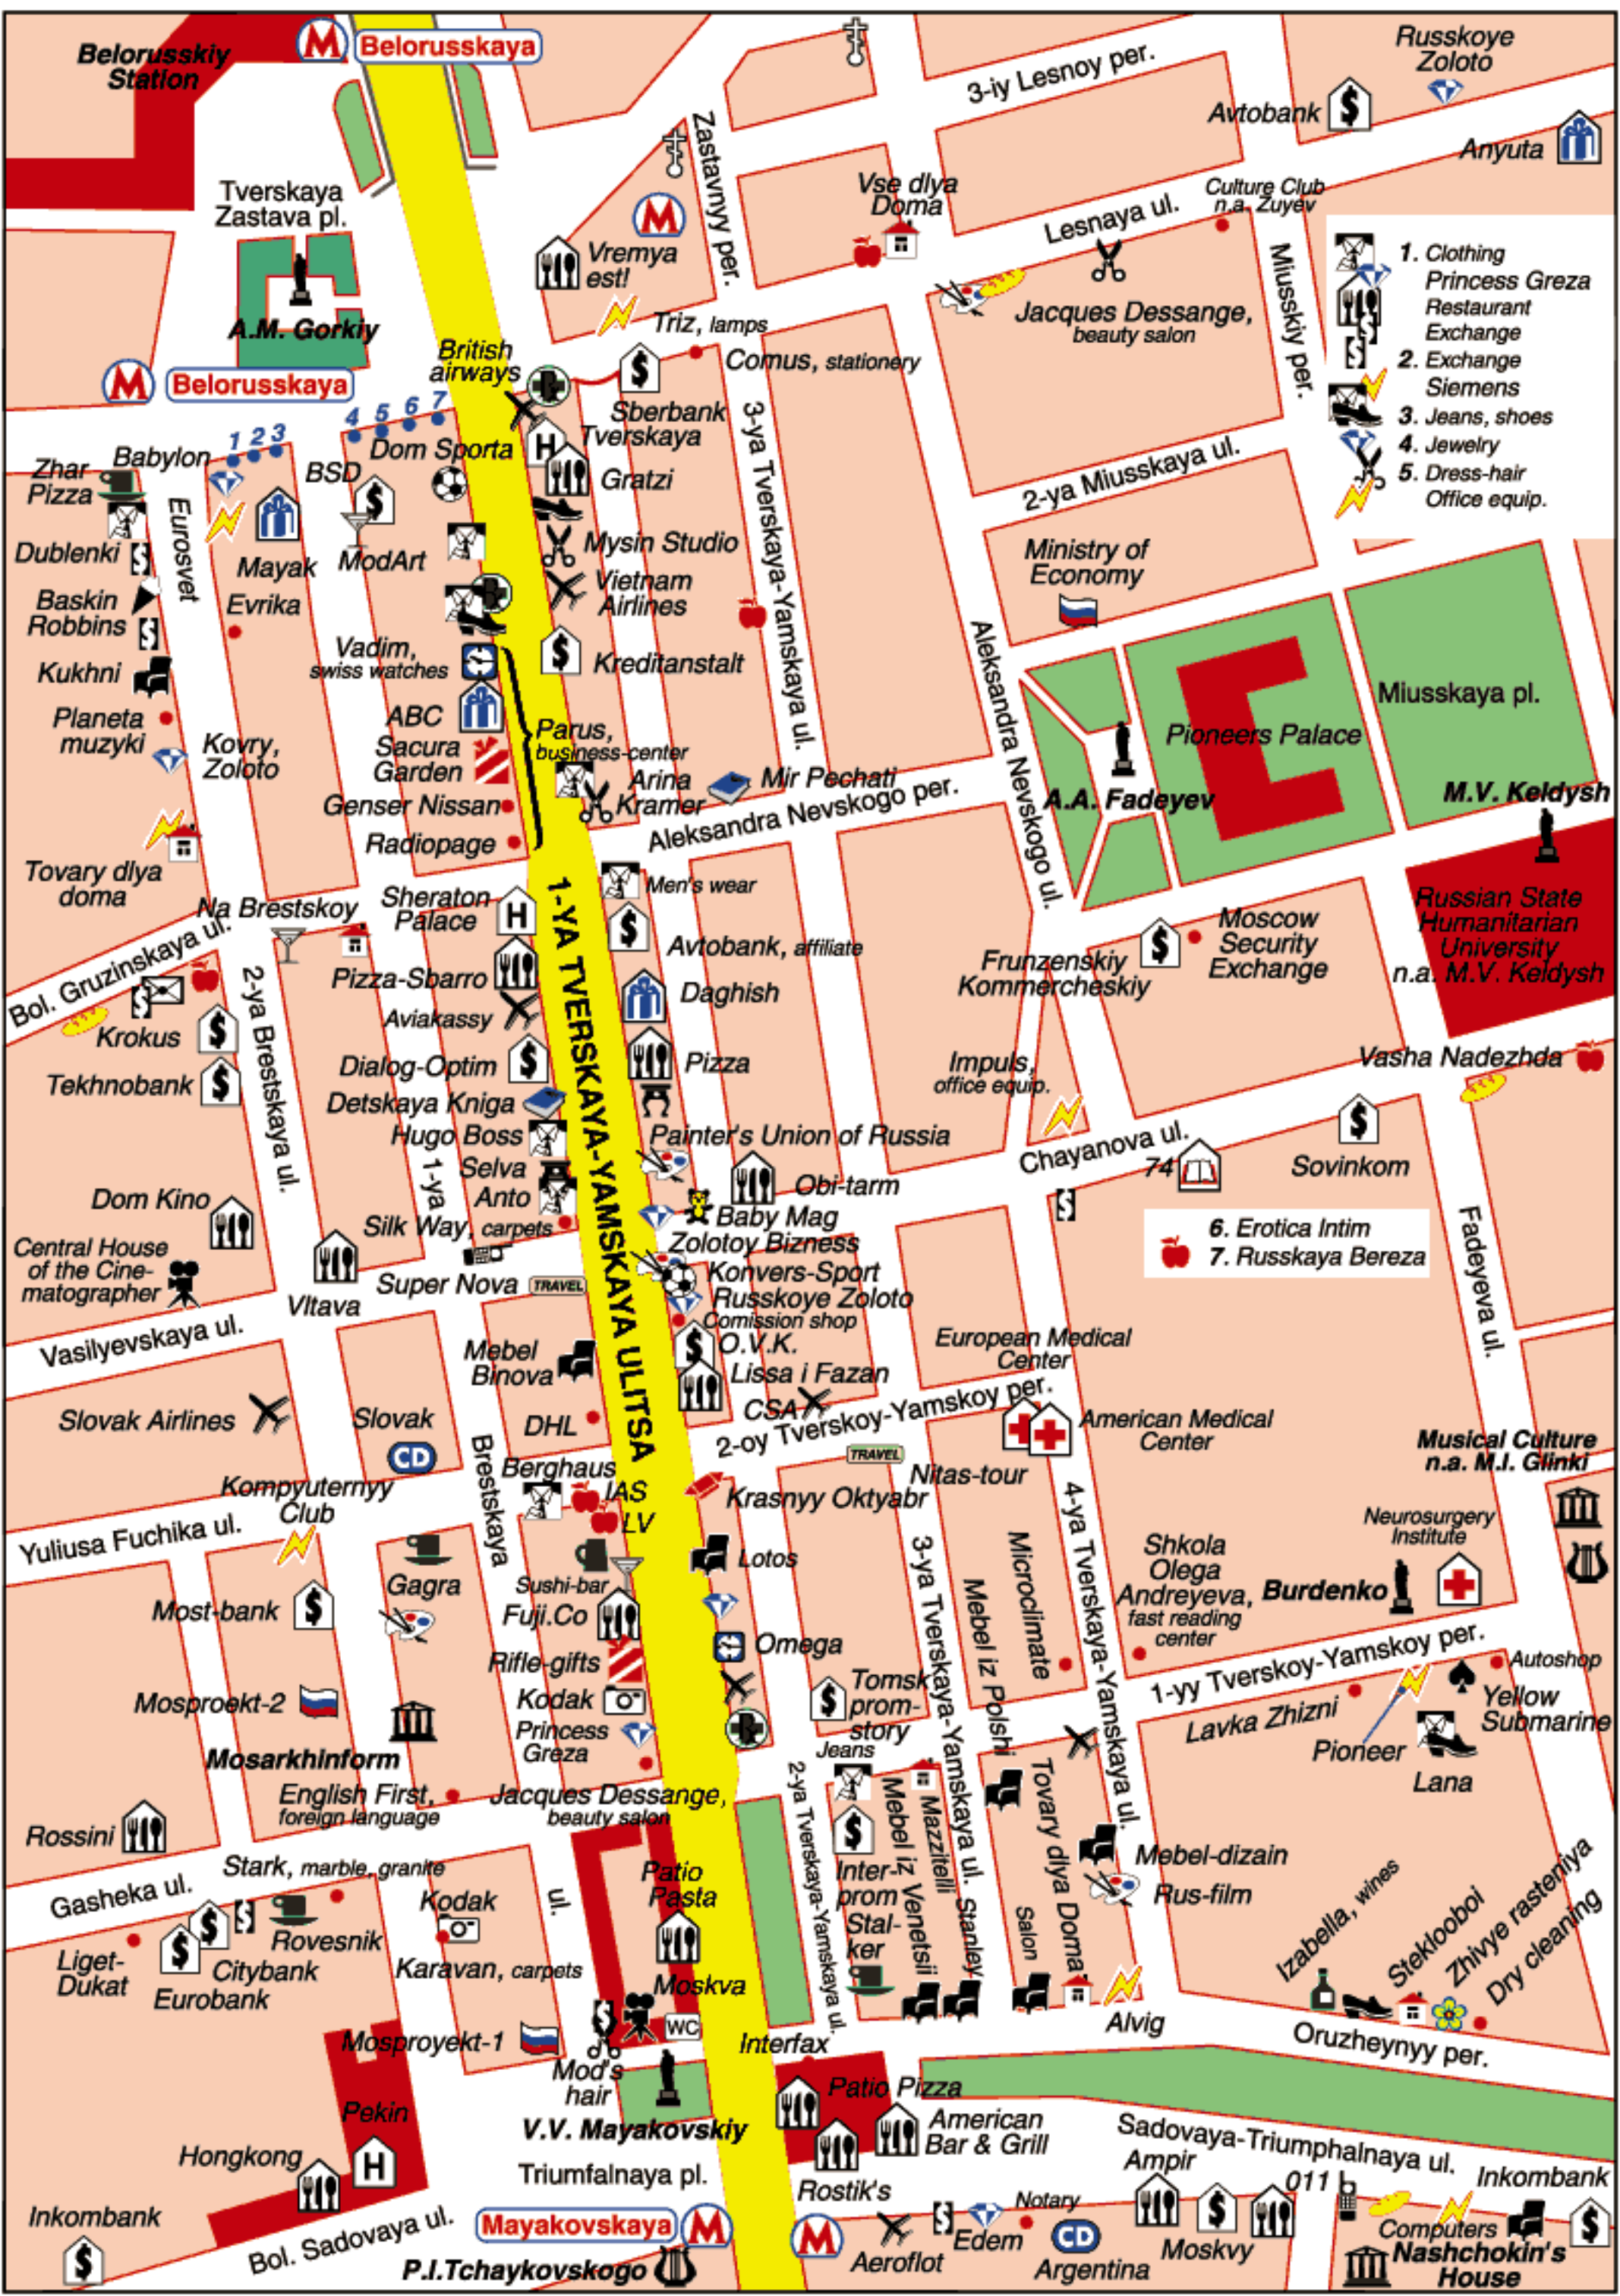

1-YA TVERSKAYA-YAMSKAYA ULITSA

1-я Тверская-Ямская улица

From Bol. Sadovaya ulitsa to Tverskaya Zastava ploshchad

1. Clothing
Princess Greza
Restaurant
Exchange
2. Exchange
Siemens
3. Jeans, shoes
4. Jewelry
5. Dress-hair
Office equip.

6. Erotica Intim
7. Russkaya Bereza